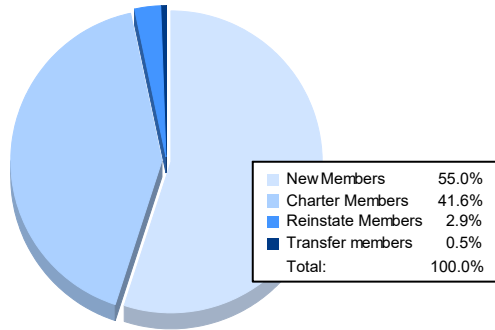

Membership Composition June 2021 Cumulative