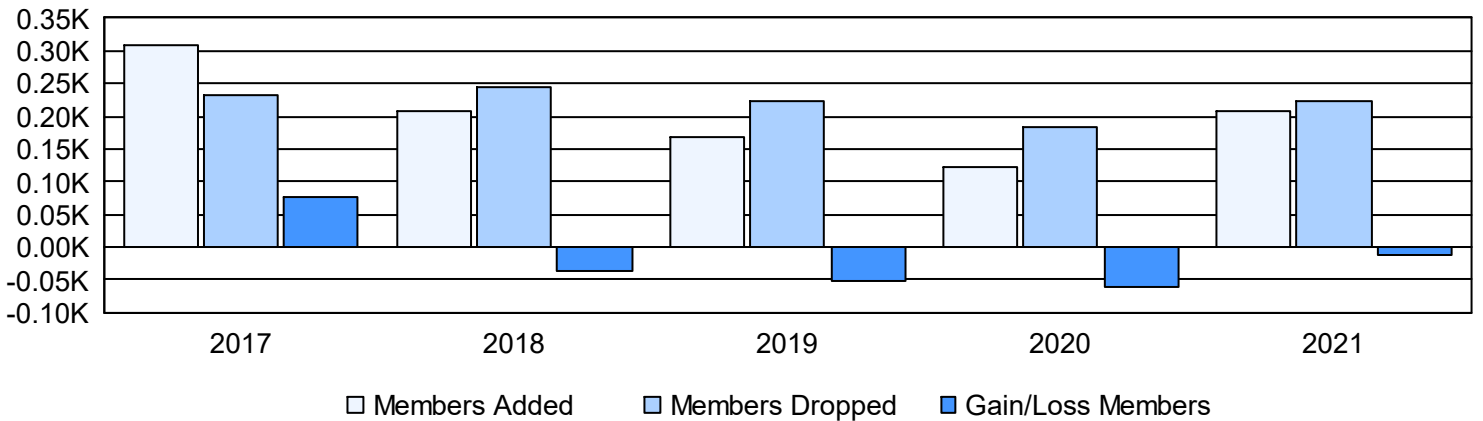

Year	New Clubs	Dropped Clubs	Gain/ Loss Clubs	New Members	Charter Members	Reinstate Members	Transfer Members	Total Member Added	Total Members Dropped	Gain/ Loss Members
2016-2017	3	1	2	186	82	37	3	308	232	76
2017-2018	1	2	-1	175	21	5	7	208	245	-37
2018-2019	0	2	-2	129	5	30	5	169	222	-53
2019-2020	1	1	0	65	53	1	2	121	182	-61
2020-2021	4	6	-2	115	87	6	1	209	222	-13
Average	2	2	-1	134	50	16	4	203	221	-18

Clubs

Members