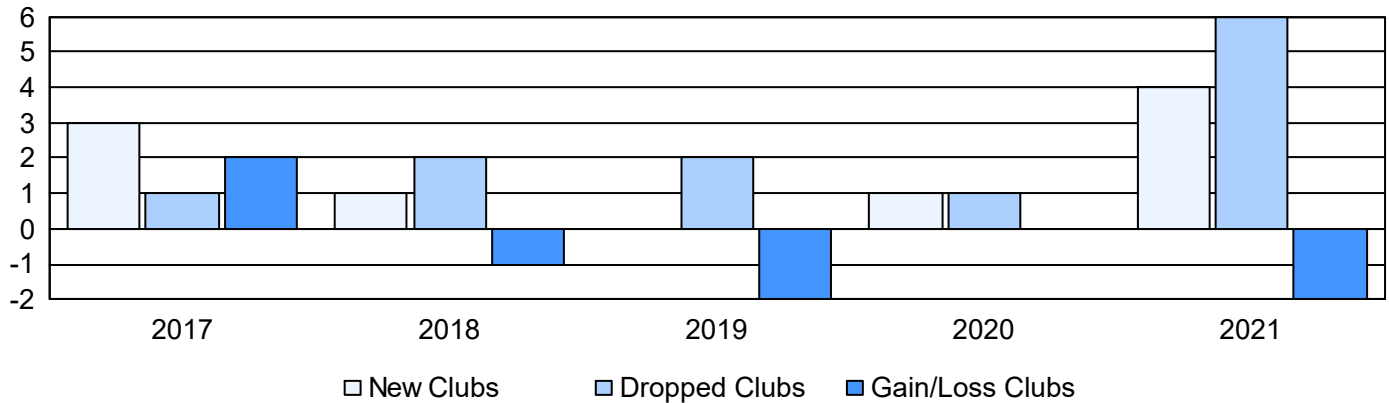

Year	New Clubs	Dropped Clubs	Gain/ Loss Clubs	New Members	Charter Members	Reinstate Members	Transfer Members	Total Member Added	Total Members Dropped	Gain/ Loss Members
2016-2017	3	1	2	186	82	37	3	308	232	76
2017-2018	1	2	-1	175	21	5	7	208	245	-37
2018-2019	0	2	-2	129	5	30	5	169	222	-53
2019-2020	1	1	0	65	53	1	2	121	182	-61
2020-2021	4	6	-2	115	87	6	1	209	222	-13
<b>Average</b>	<b>2</b>	<b>2</b>	<b>-1</b>	<b>134</b>	<b>50</b>	<b>16</b>	<b>4</b>	<b>203</b>	<b>221</b>	<b>-18</b>

### Clubs